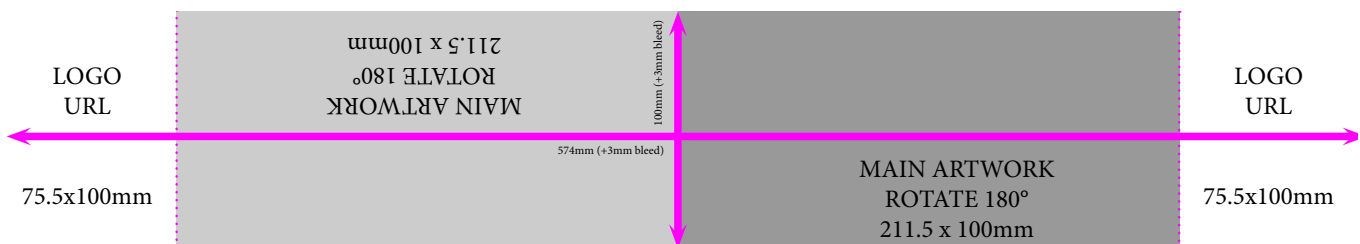

ADVERT ARTWORK SPECIFICATION Continued...

IMPORTANT: All dimensions are given in mm (millimetres) – width x height

MATRIX ADVERTS

SMALL	90mm (w) x 50mm (h)
MEDIUM	90mm (w) x 115mm (h)

YEAR PLANNER ADVERTS

SMALL	87mm (w) x 33mm (h)
MEDIUM	87mm (w) x 72mm (h)
LARGE (LANDSCAPE)	185mm (w) x 72mm (h)

WALL MAP ADVERTS

SMALL	87mm (w) x 33mm (h)
MEDIUM	87mm (w) x 72mm (h)
LARGE (LANDSCAPE)	185mm (w) x 72mm (h)

BELLY BAND

ARTICLE REPRINT

Our magazine front cover, your editorial double page spread, back cover of either advert or additional editorial - 4 x A4 pages.

INSERTS

Maximum weight 12g

WEB BANNER ADVERTS (Please note, these are maximum sizes)

- Home Page Super Banner: 1240 pixels wide x 586 pixels high
- Banner Advert full: Landscape: 1160 pixels wide x 150 pixels high
- Banner Advert full: Skyscraper: 428 pixels wide x 1024 pixels high
- Banner Advert half: Landscape: 560 pixels wide x 150 pixels high
- Button Advert: 153 pixels wide x 100 pixels high