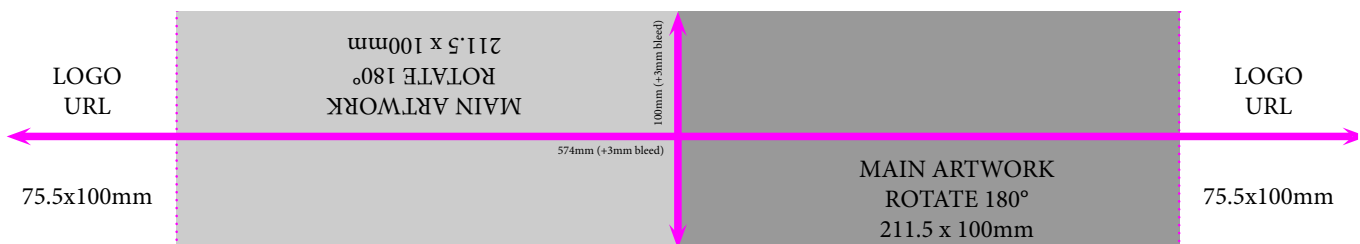

ADVERT ARTWORK SPECIFICATION Continued...

IMPORTANT: All dimensions are given in mm (millimetres) – width x height

MATRIX ADVERTS

SMALL	90mm (w) x 50mm (h)
MEDIUM	90mm (w) x 115mm (h)

YEAR PLANNER ADVERTS

SMALL	87mm (w) x 33mm (h)
MEDIUM	87mm (w) x 72mm (h)
LARGE (LANDSCAPE)	185mm (w) x 72mm (h)

WALL MAP ADVERTS

SMALL	87mm (w) x 33mm (h)
MEDIUM	87mm (w) x 72mm (h)
LARGE (LANDSCAPE)	185mm (w) x 72mm (h)

BELLY BAND

4-PAGE GATEFOLD

The left or right edges of the page fold inward and meet in the middle of the magazine without overlapping. When the page is folded out it doubles the page size.

ARTICLE REPRINT

Our magazine front cover, your editorial double page spread, back cover of either advert or additional editorial - 4 x A4 pages.

INSERTS

Maximum weight 12g

WEB BANNER ADVERTS (Please note, these are maximum sizes)

- Home Page Super Banner: 1240 pixels wide x 586 pixels high
- Banner Advert full: Landscape: 1160 pixels wide x 150 pixels high
- Banner Advert full: Skyscraper: 428 pixels wide x 1024 pixels high
- Banner Advert half: Landscape: 560 pixels wide x 150 pixels high
- Button Advert: 153 pixels wide x 100 pixels high