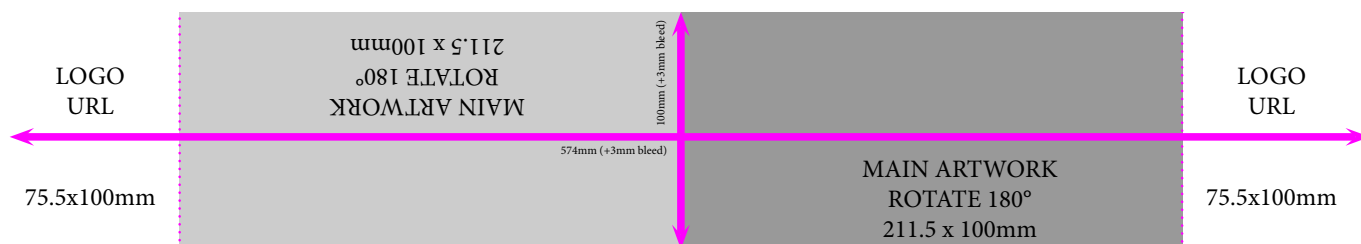

ADVERT ARTWORK SPECIFICATION Continued...

IMPORTANT: All dimensions are given in mm (millimetres) – width x height

CLASSIFIED ADVERTS

SMALL	87mm (w) x 30mm (h)
MEDIUM	87mm (w) x 62mm (h)
LARGE	87mm (w) x 130mm (h)
EXTRA LARGE	87mm (w) x 266mm (h)
LINEAGE	Company name, telephone number, email, website, brief 50 character (approx 4-8 words) description of your business.

MATRIX ADVERTS

SMALL	90mm (w) x 50mm (h)
MEDIUM	90mm (w) x 115mm (h)

YEAR PLANNER ADVERTS

SMALL	93mm (w) x 40mm (h)
MEDIUM	93mm (w) x 79mm (h)
LARGE (LANDSCAPE)	197mm (w) x 79mm (h)

WALL MAP ADVERTS

SMALL	87mm (w) x 33mm (h)
MEDIUM	87mm (w) x 72mm (h)
LARGE (LANDSCAPE)	185mm (w) x 72mm (h)

BELLY BAND

4-PAGE GATEFOLD

The left or right edges of the page fold inward and meet in the middle of the magazine without overlapping. When the page is folded out it doubles the page size.

ARTICLE REPRINT

Our magazine front cover, your editorial double page spread, back cover of either advert or additional editorial - 4 x A4 pages.

INSERTS

Maximum weight 12g

WEB BANNER ADVERTS

Banner Advert full width: 1160 pixels wide x 150 pixels high. Please note, these are maximum sizes

Banner Advert half width: 560 pixels wide x 150 pixels high. Please note, these are maximum sizes

Button Advert: 100 pixels high x 153 pixels wide