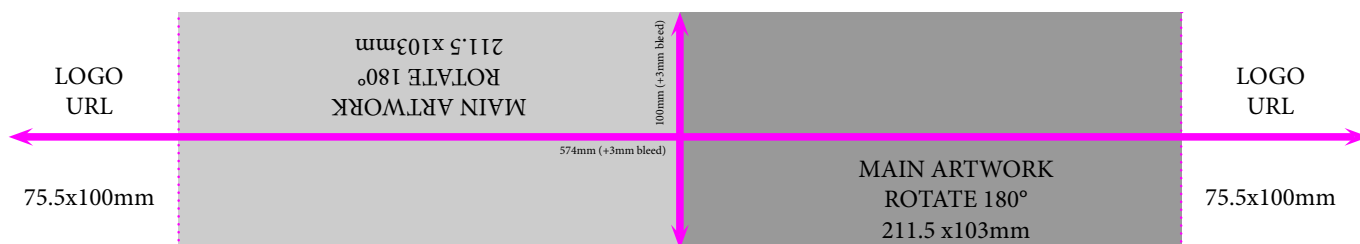

ADVERT ARTWORK SPECIFICATION Continued...

IMPORTANT: All dimensions are given in mm (millimetres) – width x height

CLASSIFIED ADVERTS

SMALL	87mm (w) x 30mm (h)
MEDIUM	87mm (w) x 62mm (h)
LARGE	87mm (w) x 130mm (h)
EXTRA LARGE	87mm (w) x 266mm (h)
LINEAGE	Company name, telephone number, email, website, brief 50 character (approx 4-8 words) description of your business.

MATRIX ADVERTS

SMALL	90mm (w) x 50mm (h)
MEDIUM	90mm (w) x 115mm (h)

YEAR PLANNER ADVERTS

SMALL	93mm (w) x 40mm (h)
MEDIUM	93mm (w) x 79mm (h)
LARGE (LANDSCAPE)	197mm (w) x 79mm (h)

WALL MAP ADVERTS

SMALL	87mm (w) x 33mm (h)
MEDIUM	87mm (w) x 72mm (h)
LARGE (LANDSCAPE)	185mm (w) x 72mm (h)

BELLY BAND

4-PAGE GATEFOLD

The left or right edges of the page fold inward and meet in the middle of the magazine without overlapping. When the page is folded out it doubles the page size.

ARTICLE REPRINT

Our magazine front cover, your editorial double page spread, back cover of either advert or additional editorial - 4 x A4 pages.

INSERTS

Maximum weight 12g

WEB BANNER ADVERTS

Banner Advert full width: 1160 pixels wide x 150 pixels high. Please note, these are maximum sizes
Banner Advert half width: 560 pixels wide x 150 pixels high. Please note, these are maximum sizes
Button Advert: 100 pixels high x 153 pixels wide